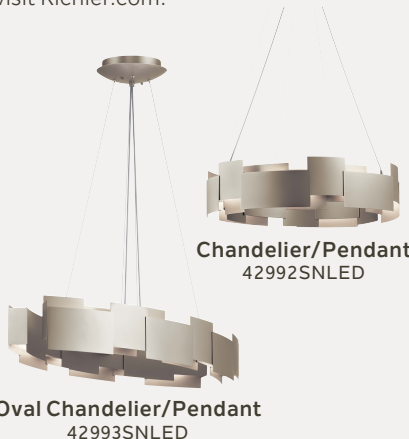

INCLUDED FEATURES

**Blades (3) Included**

- 22° Pitch
- 56" Sweep
- Non-reversible
- ABS

**Downrods 4.5" Downrod with 1" (O.D.)**

**Downlight** Replaceable. 17W Dimmable Integrated LED Platform, 1,600 Lumens, 3,000K

OPTIONAL CONTROLS

**65K COOLTOUCH™ TRANSMITTER - FULL FUNCTION 370006 (Shown)**

COORDINATING LIGHTING

To see the complete Moderne Collection visit Kichler.com.

BLADE SPECS

Blade Finish & Part Number (Side 1)	Fan Finish (Reversible)
Nickel FB310175 NI	NI Nickel
White FB310175 WH	WH White
Walnut FB310175 WN	WN Walnut