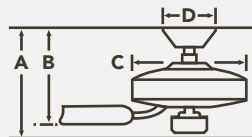

OPTIONAL CONTROLS

**65K COOLTOUCH™ TRANSMITTER - FULL FUNCTION 370006 (Shown)**

COORDINATING LIGHTING

To see the complete Moderne Collection visit Kichler.com.

BLADE SPECS

Blade Finish & Part Number (Side 1)	Fan Finish (Reversible)
Nickel FB310175 NI	NI Nickel
White FB310175 WH	WH White
Walnut FB310175 WN	WN Walnut

HANGING MEASUREMENTS

WITH 4.5" DOWNROD

Fixture Drop (from ceiling)	Blade Drop (from ceiling)	Housing (width)	Ceiling Canopy (width)
A: 16.00"	B: 15.50"	C: 9.50"	D: 6.75"

AIR PERFORMANCE

AIRFLOW Cubic Ft. Per Minute on High	POWER USAGE Watts on High (Excludes Lights)	AIRFLOW EFFICIENCY Cubic Ft. Per Minute Per Watt
6467	87	75